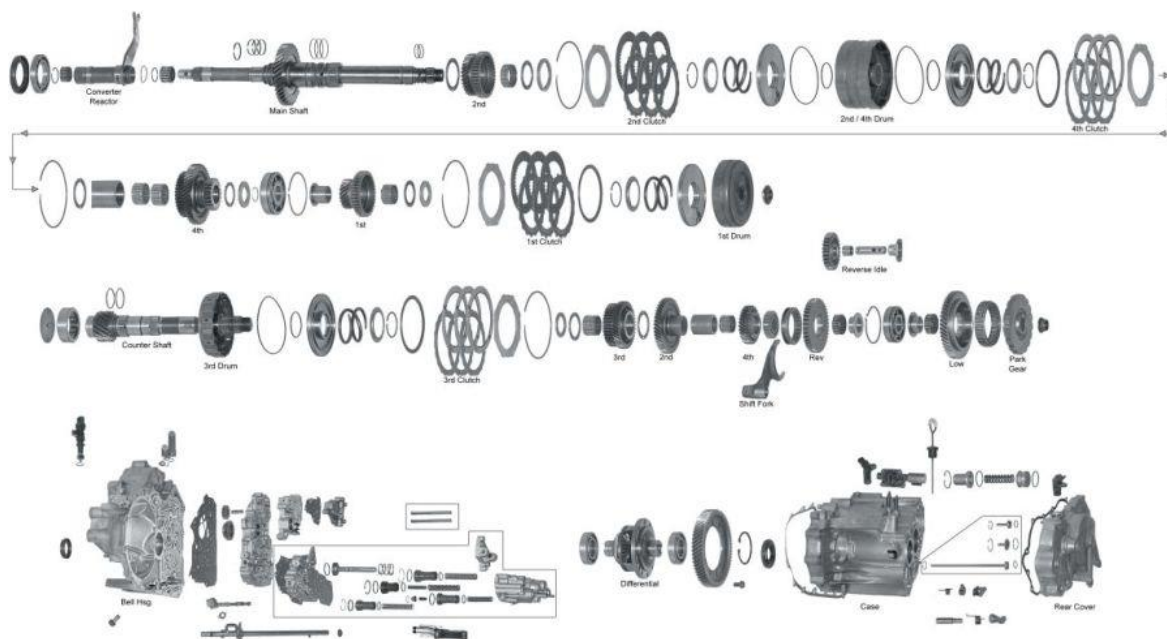

A4RA / B4RA / B46A / BDRA / BMXA / M4RA / S4RA / SLXA

CODIGO

S-0065	Reten para bomba A24A / M24A / MDLA / M4TA / MP7A / S4XA / B4RA / BMXA
S-1346	Reten de selectora A24A / M24A / MDLA / M4TA / MP7A / S4XA / B4RA / BMXA
S-0066	Reten para flecha P24 / A2YA / BMXA / MP7A / SP7A / S4XA (35 x 76 x 9mm)
S-0851	Reten para flecha A24A / MDLA / M4TA / A4RA / B4RA / BMXA (40 x 56 x 9mm)
G-2267	Empaque para mitad A24A / M24A / MDLA / M4TA / MP7A / S4XA / B4RA / BMXA
F-0612	Cedazo A24A / M24A / MDLA / M4TA / MP7A / S4XA / B4RA / BMXA
D-2151	Discos de 1st/2nd/3rd/4th (.075") 38D. (4.325"OD) (3-12)