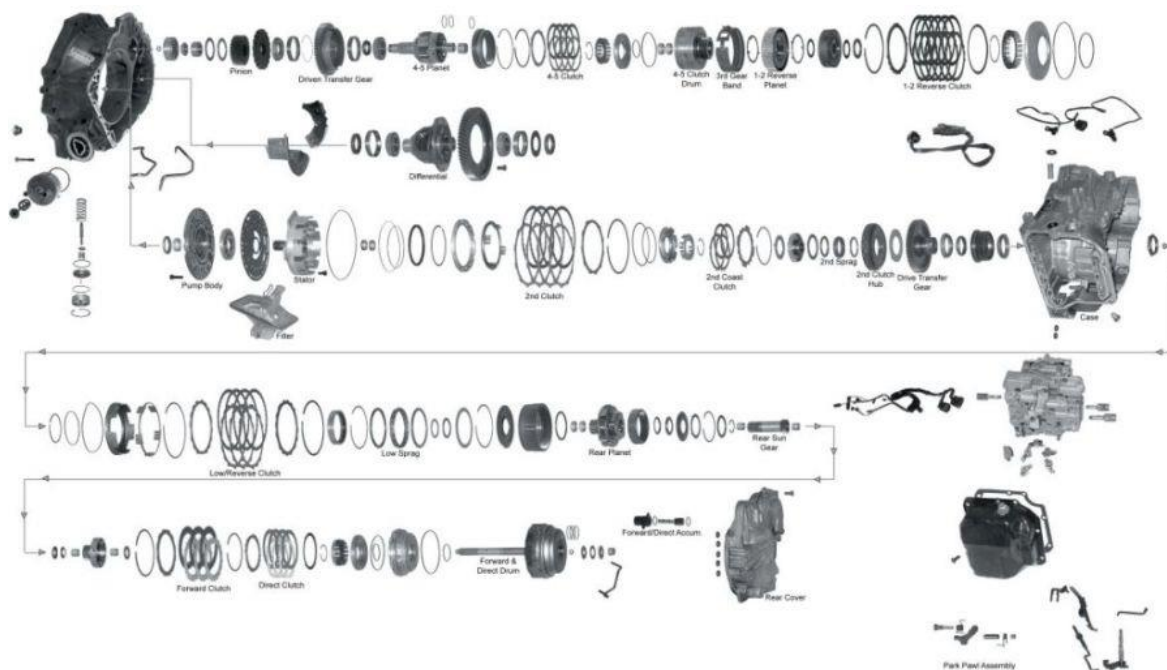

AW55-50SN / AW55-51SN (AF23/AF33/RE5F22A)

CODIGO

S-0064	Reten para bomba AW55-50SN / AW55-51SN
S-1070	Reten para flecha AW55-50SN / AW55-51SN
B-0063	Buje para bomba (1.500"ID) 2000-UP
G-2265	Empaque para carter AW55-50SN / AW55-51SN (9 tornillos)
O-1416	Liga para bomba AW55-50SN / AW55-51SN
F-1084	Cedazo AW55-50SN / AW55-51SN (GM / Saab / Saturn / Volvo)
D-2266	Discos de 4-5 (.068") 34D. (4.483"OD)2000-Up AW55-50SN / AW55-51SN (4)
D-2065	Discos de 2nd (.067") 40D. (6.302"OD) 2000-Up AW55-50SN / AW55-51SN (4)
D-0988	Discos de 2nd y Directa (.067") 34D. (4.260"OD)AW55-50SN / AW55-51SN (4)
D-0992	Discos de Arranque (.068") 49D. (5.375"OD) 2000-Up AW55-50SN / AW55-51SN (4)
D-0991	Discos de 1-2 Reversa (.068") 47D. (5.540"OD) 2000-Up AW55-50SN / AW55-51SN (6)
D-0988	Discos de 2nd costado (.067") 34D. (4.260"OD) 2000-Up AW55-50SN (3)
D-0989	Discos de Baja Reversa (.067") 33D. (6.302"OD) 2000-UP AW55-50SN (4)